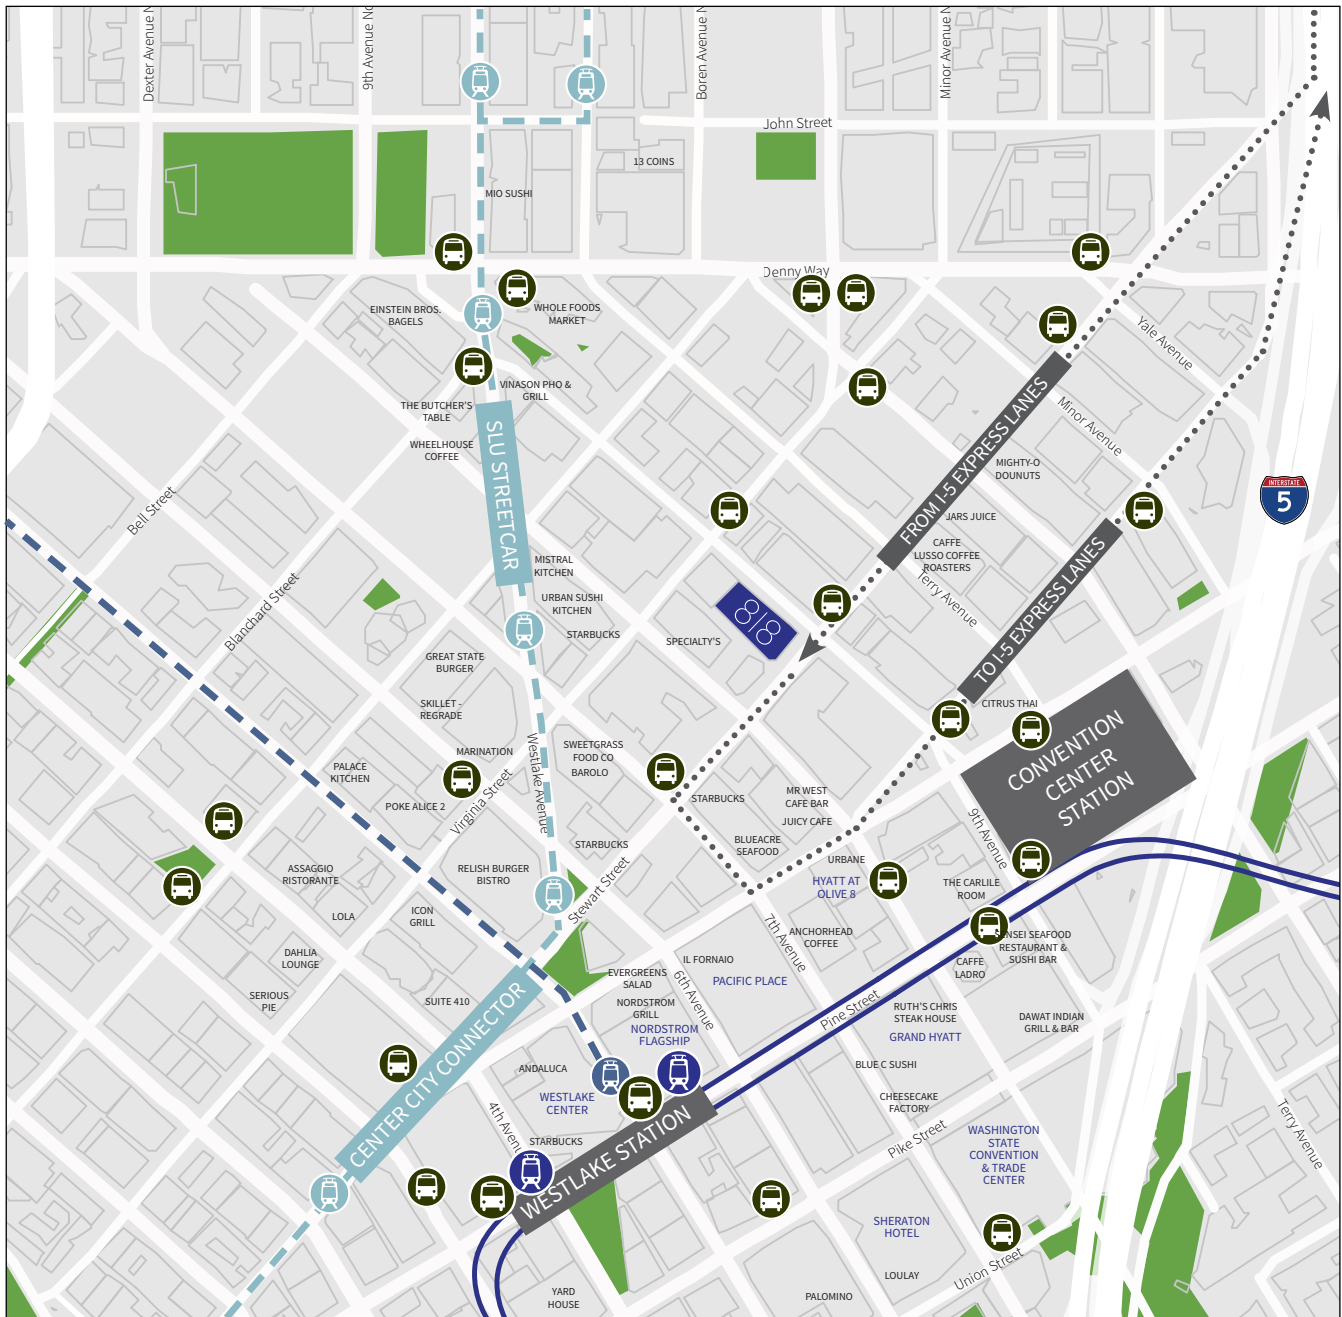

AMENITIES & TRANSPORTATION

— Link Light Rail
 - - - Metro Bus
 - - - Monorail
 - - - SLU Streetcar
 - - - Center City Connector (2020)
 - - - I-5 Ingress/Egress

www.818stewart.com