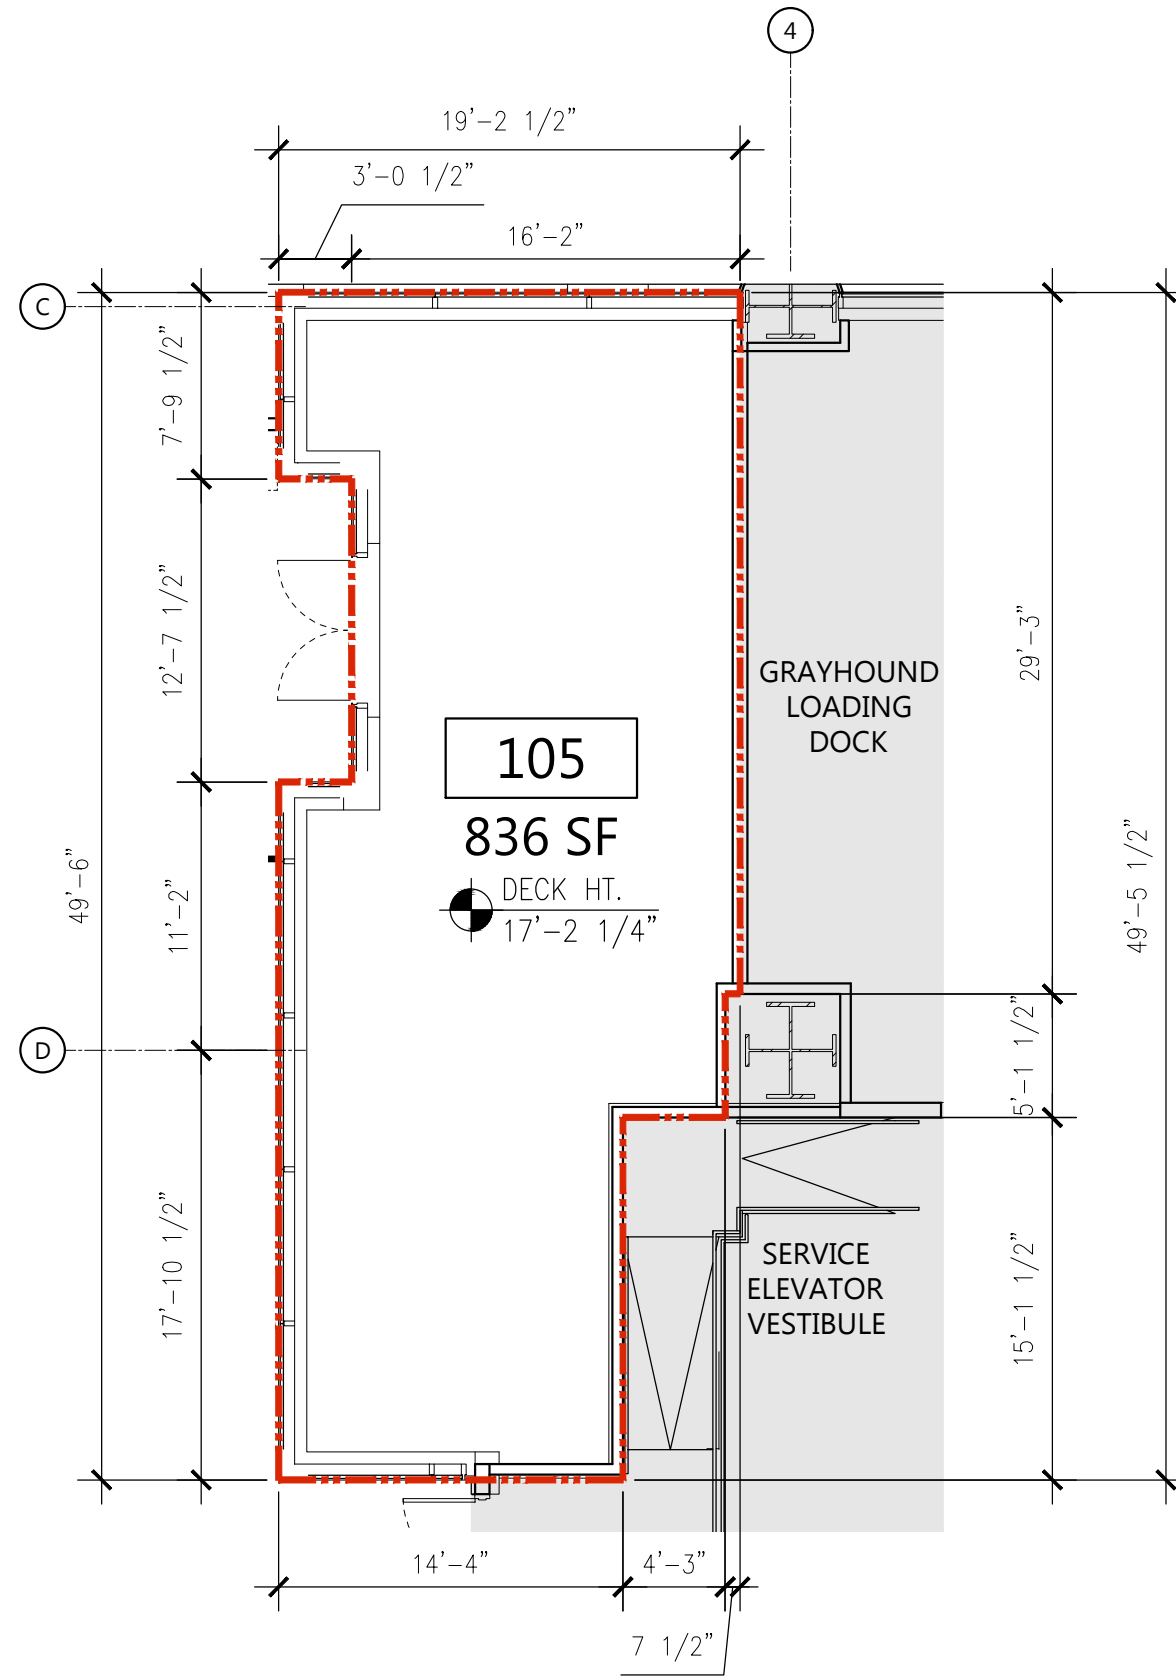

LEGEND:

RETAIL SPACE #
XXX SF

NON RETAIL

LEASE SPACE OUTLINE

GROUND FLOOR PLAN, BLOCK "1"

LEGEND:

- RETAIL SPACE #
XXX SF
- NON RETAIL
- LEASE SPACE OUTLINE

NOTE: TENANT SHOULD VERIFY ALL DIMENSIONS AND SIZES OF MAJOR ITEMS SUCH AS STRUCTURAL ELEMENTS, ELECTRICAL RUNS, PLUMBING LOCATIONS, ETC...

GROUND FLOOR PLAN, BLOCK "1"